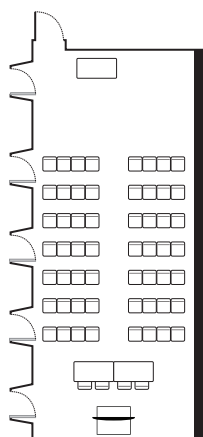

Conference