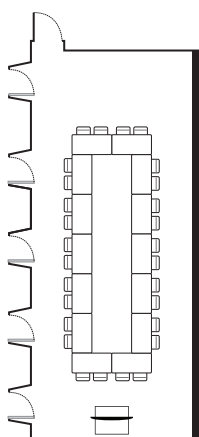

Sala Refettorio

Dimensions:

L 13.7m
W 5.7m
H 3m
S 78m²

Capacity:

conference: 50
meeting: 30
cocktail: 50
open air cocktail: 120

Caratteristiche principali:

- Direct access to ancient Cloister
- Digital Tv Monitor 70"
- The room can be darkened completely
- Integrated sound system
- Dedicated office catering
- Air conditioning and natural light
- Free delegate wi-fi

Conference

Meeting

Cocktail