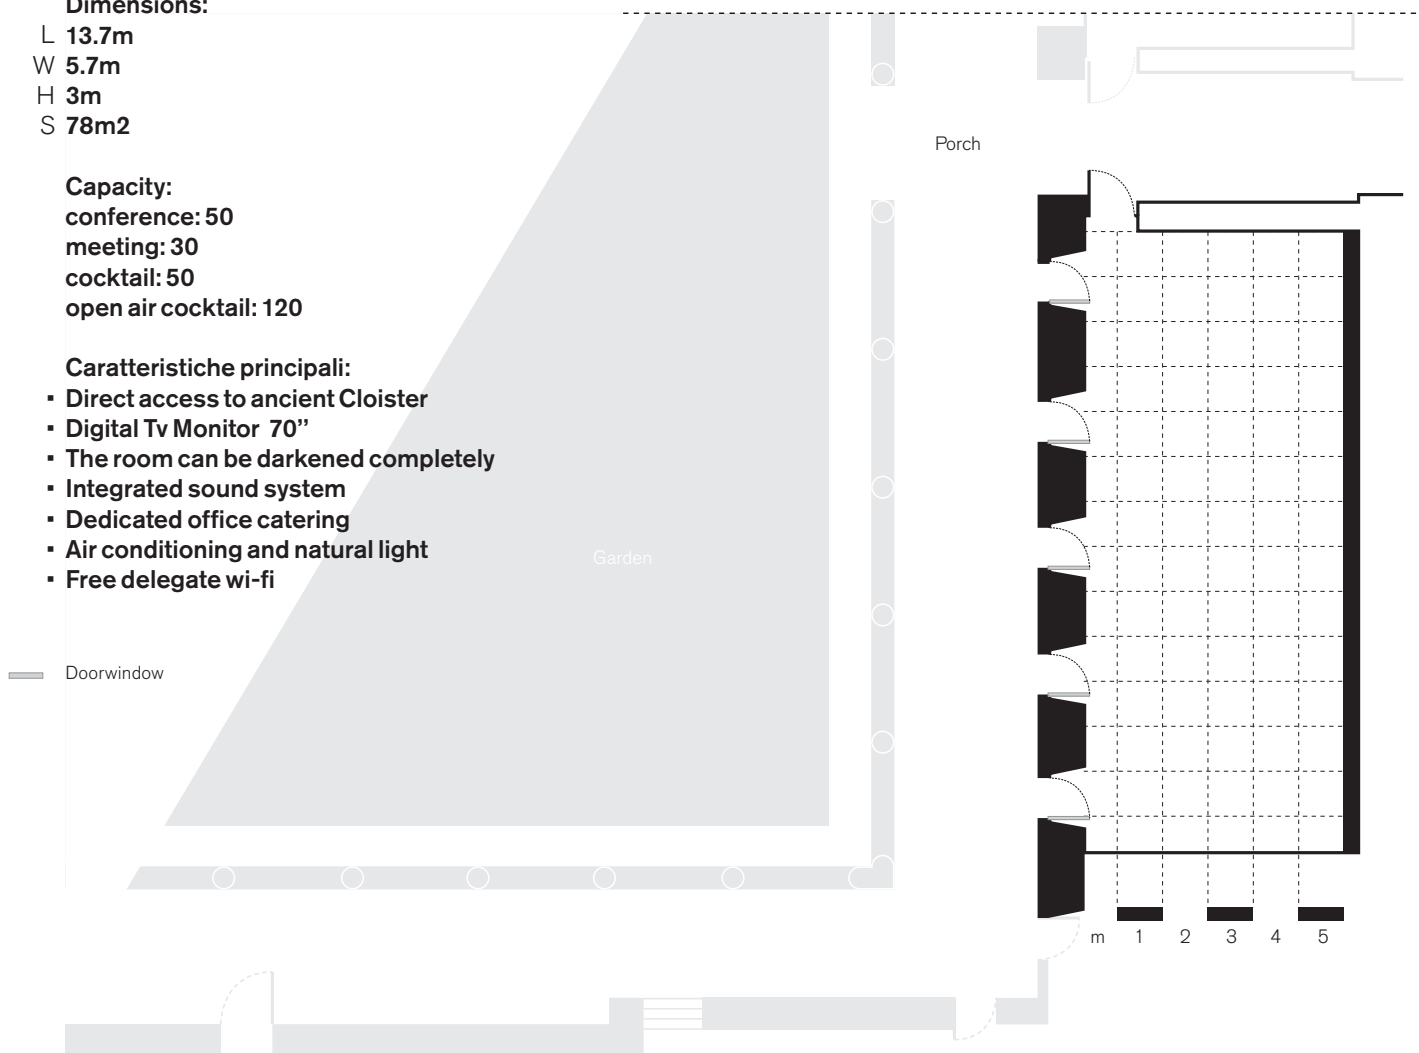

Sala Refettorio

Dimensions:

L 13.7m
W 5.7m
H 3m
S 78m²

Capacity:

conference: 50
meeting: 30
cocktail: 50
open air cocktail: 120

Caratteristiche principali:

- Direct access to ancient Cloister
- Digital Tv Monitor 70"
- The room can be darkened completely
- Integrated sound system
- Dedicated office catering
- Air conditioning and natural light
- Free delegate wi-fi